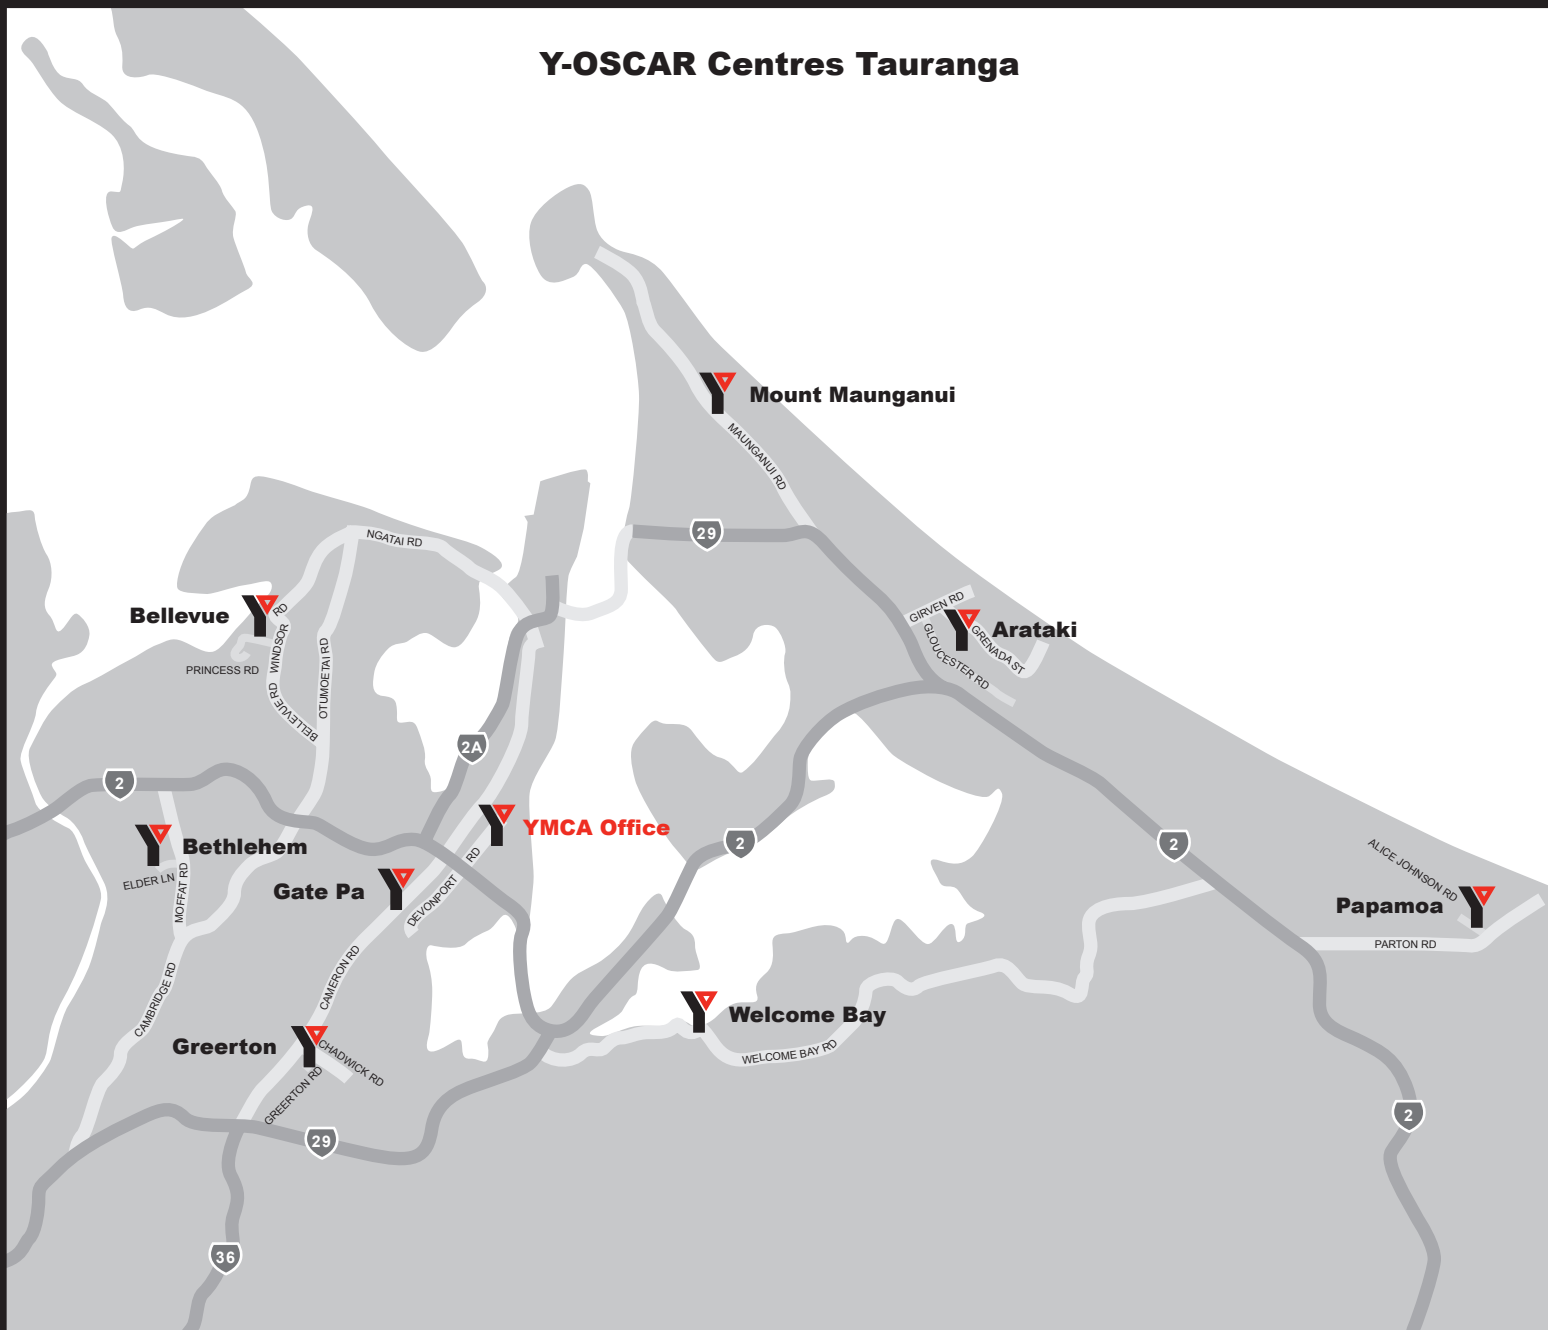

GREERTON

p. 027 539 4429

Greerton Village	2.45pm	Kids walk to the school hall
Greenpark	3.00pm	Wait inside the Cameron Road school gate

Y-OSCAR Centre is based at Greerton Village School Hall. From Greerton Road, walk towards the centre of the school.

p. 027 279 4081

Mount Primary	3.00pm	Meet at the turn-around bay
Mount Intermediate	3.00pm	Meet at bus bay on Links Ave
Omanu	2.45pm	Meet under the shade cloth next to the pool

Y-OSCAR Centre is based at Mount Sports Centre, corner of Maunganui Road and Hull Road.

PAPAMOA

p. 027 479 8864

Papamoa Primary	2.45pm	Meet at the tennis courts
Te Puke Intermediate	3.00pm	Catch the school bus. Kids are dropped off by skate ramp.
Mount Intermediate	3.00pm	Catch the school bus. Kids are dropped off at bus depot by Papamoa Primary School.

Y-OSCAR Centre is based at Welcome Bay Hall, Welcome Bay Road, next to the service station.

Y-OSCAR Centres Tauranga**show your spirit...**